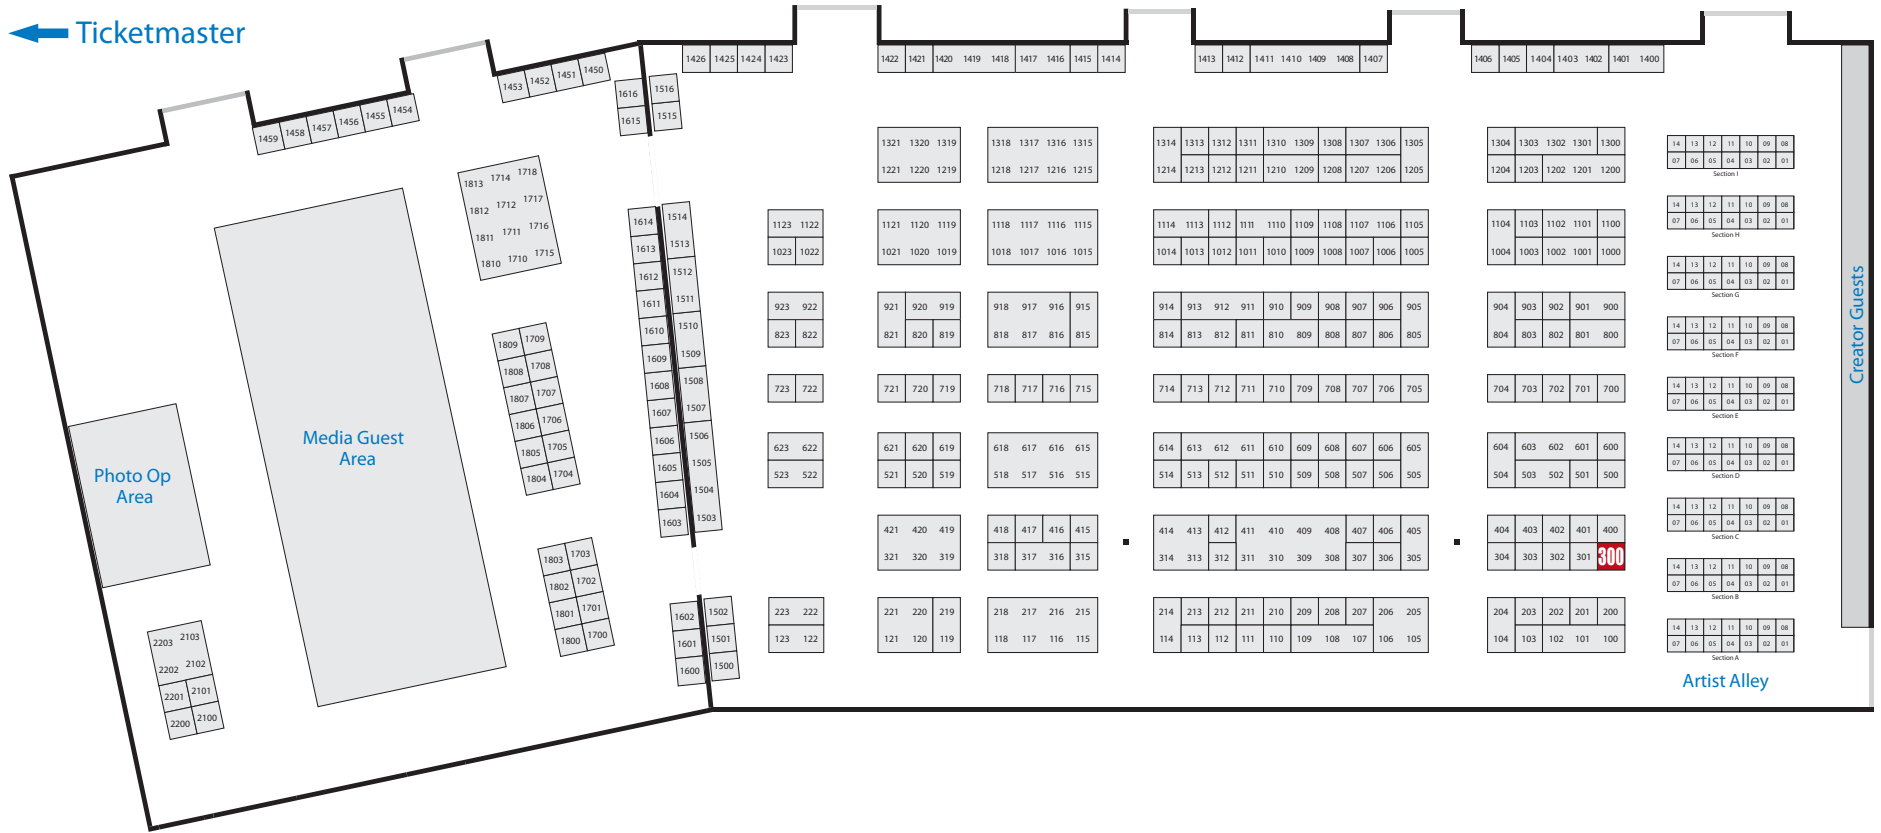

LEGENDARY WOODSMAN

at the
THE EDMONTON COMIC & ENTERTAINMENT EXPO SEPT 28-29
2013
 booth 300

← Ticketmaster

Creator Alley

Artist Alley