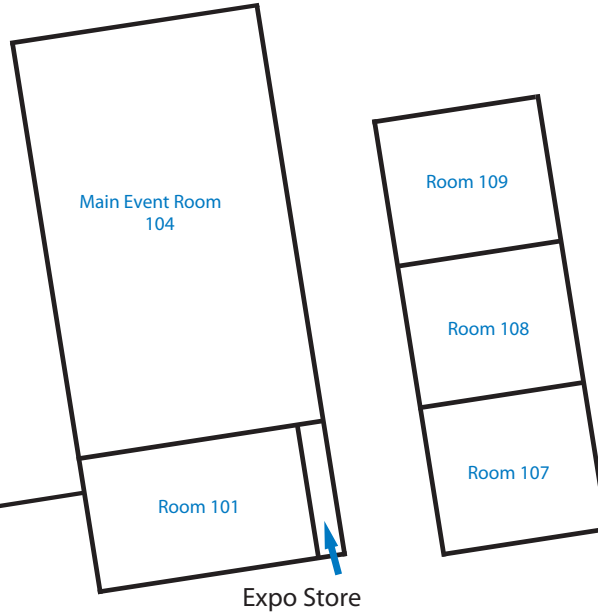

LEGENDARY WOODSMAN

at the
THE EDMONTON COMIC & ENTERTAINMENT EXPO SEPT 28-29
2013
 booth 300

← Ticketmaster

Creator Alley

Artist Alley